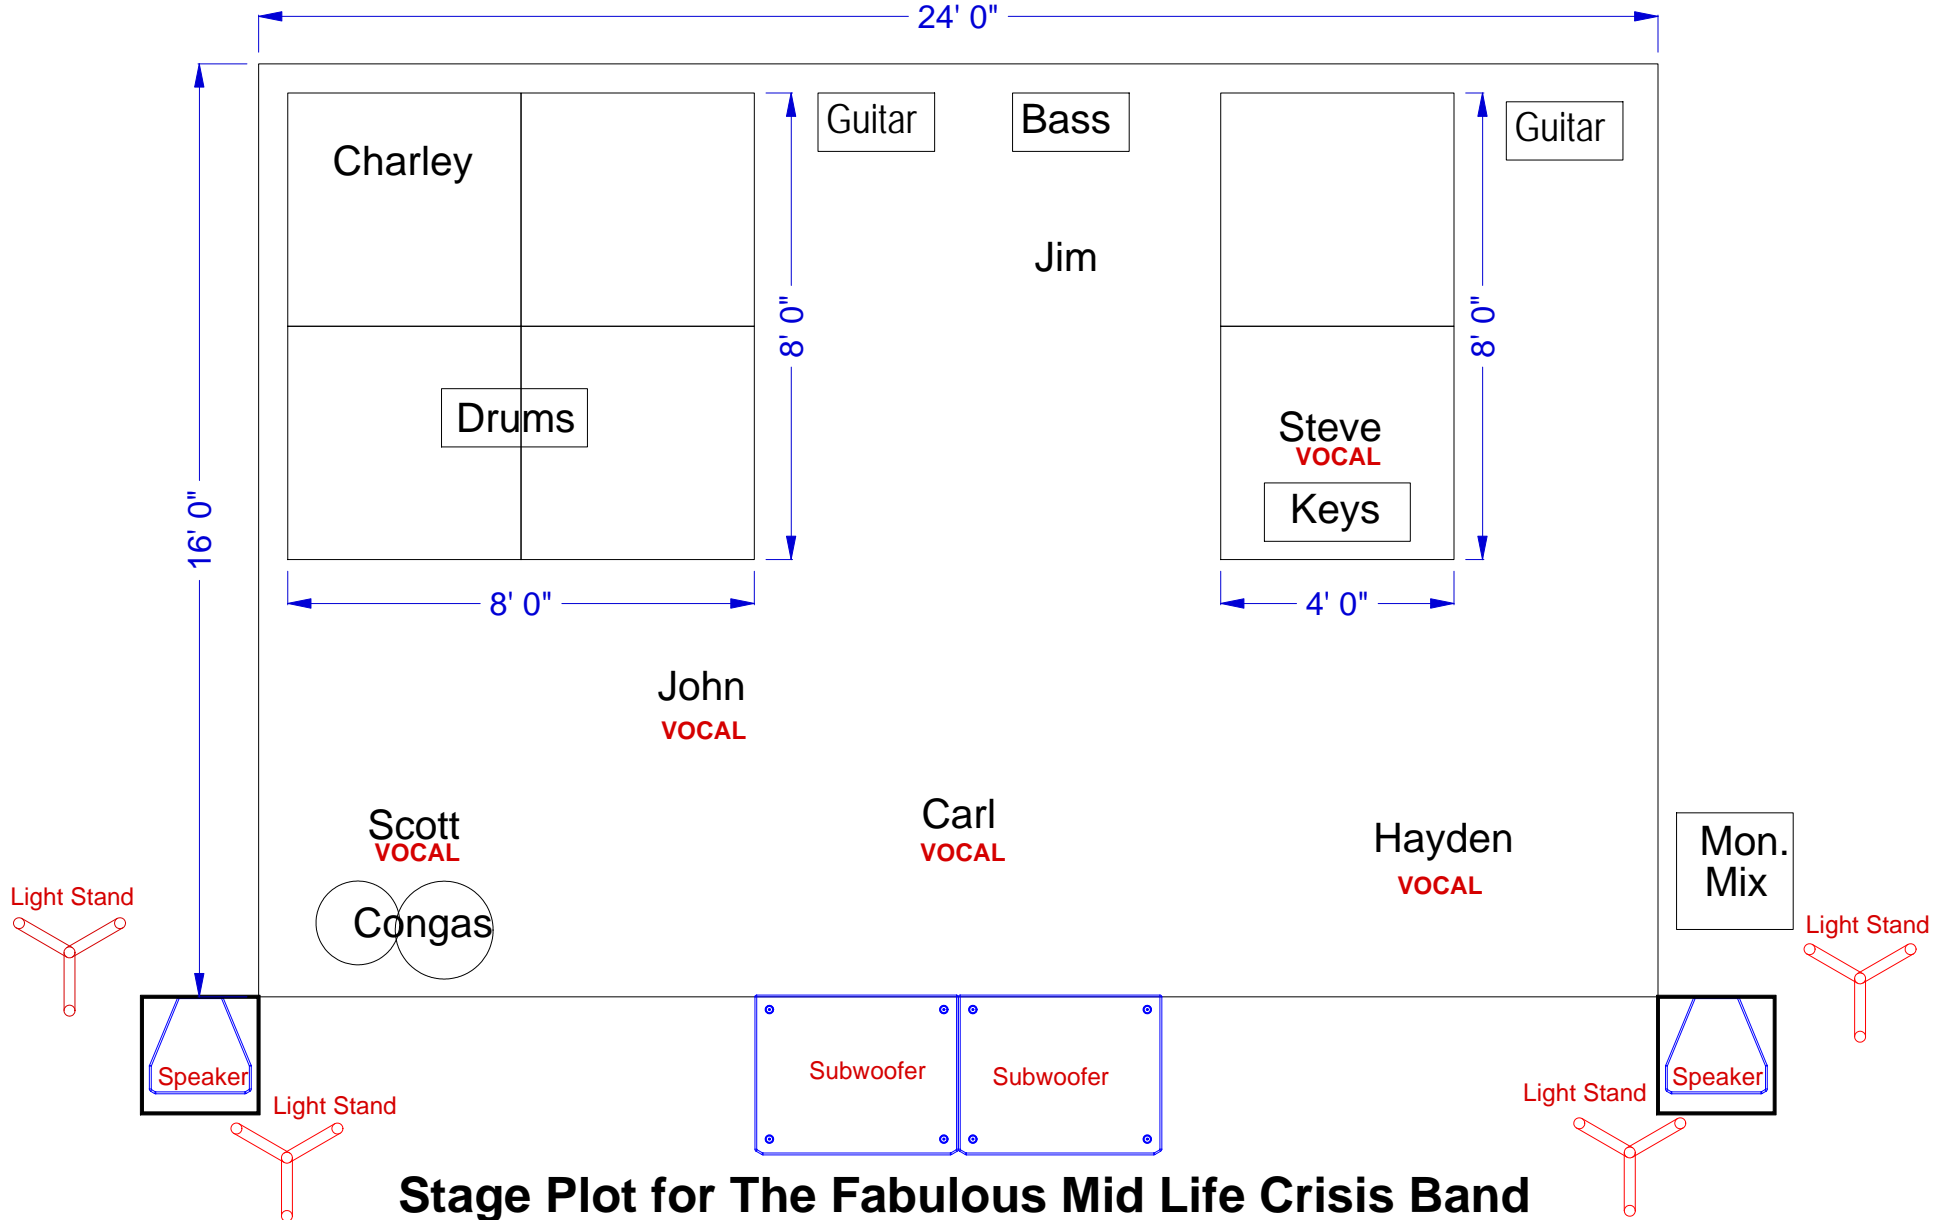

### Input List:

Ch.	Desc	Ch.	Desc	Ch.	Desc	Ch.	Desc
1	Scott Vocal	5	Hayden Vocal	9	Acoustic Guitar (DI)	13	Acoustic Guitar (DI)
2	John Vocal	6	Conga Drums	10	Hayden's Guitar (Mic)	14	Overhead Drum
3	Carl Vocal	7	Bass Guitar (DI)	11	Piano (DI)	15	Kick Drum
4	Steve Vocal	8	John's Guitar (Mic)	12	Organ (DI)	16	Snare Drum

**Stage Plot for The Fabulous Mid Life Crisis Band**