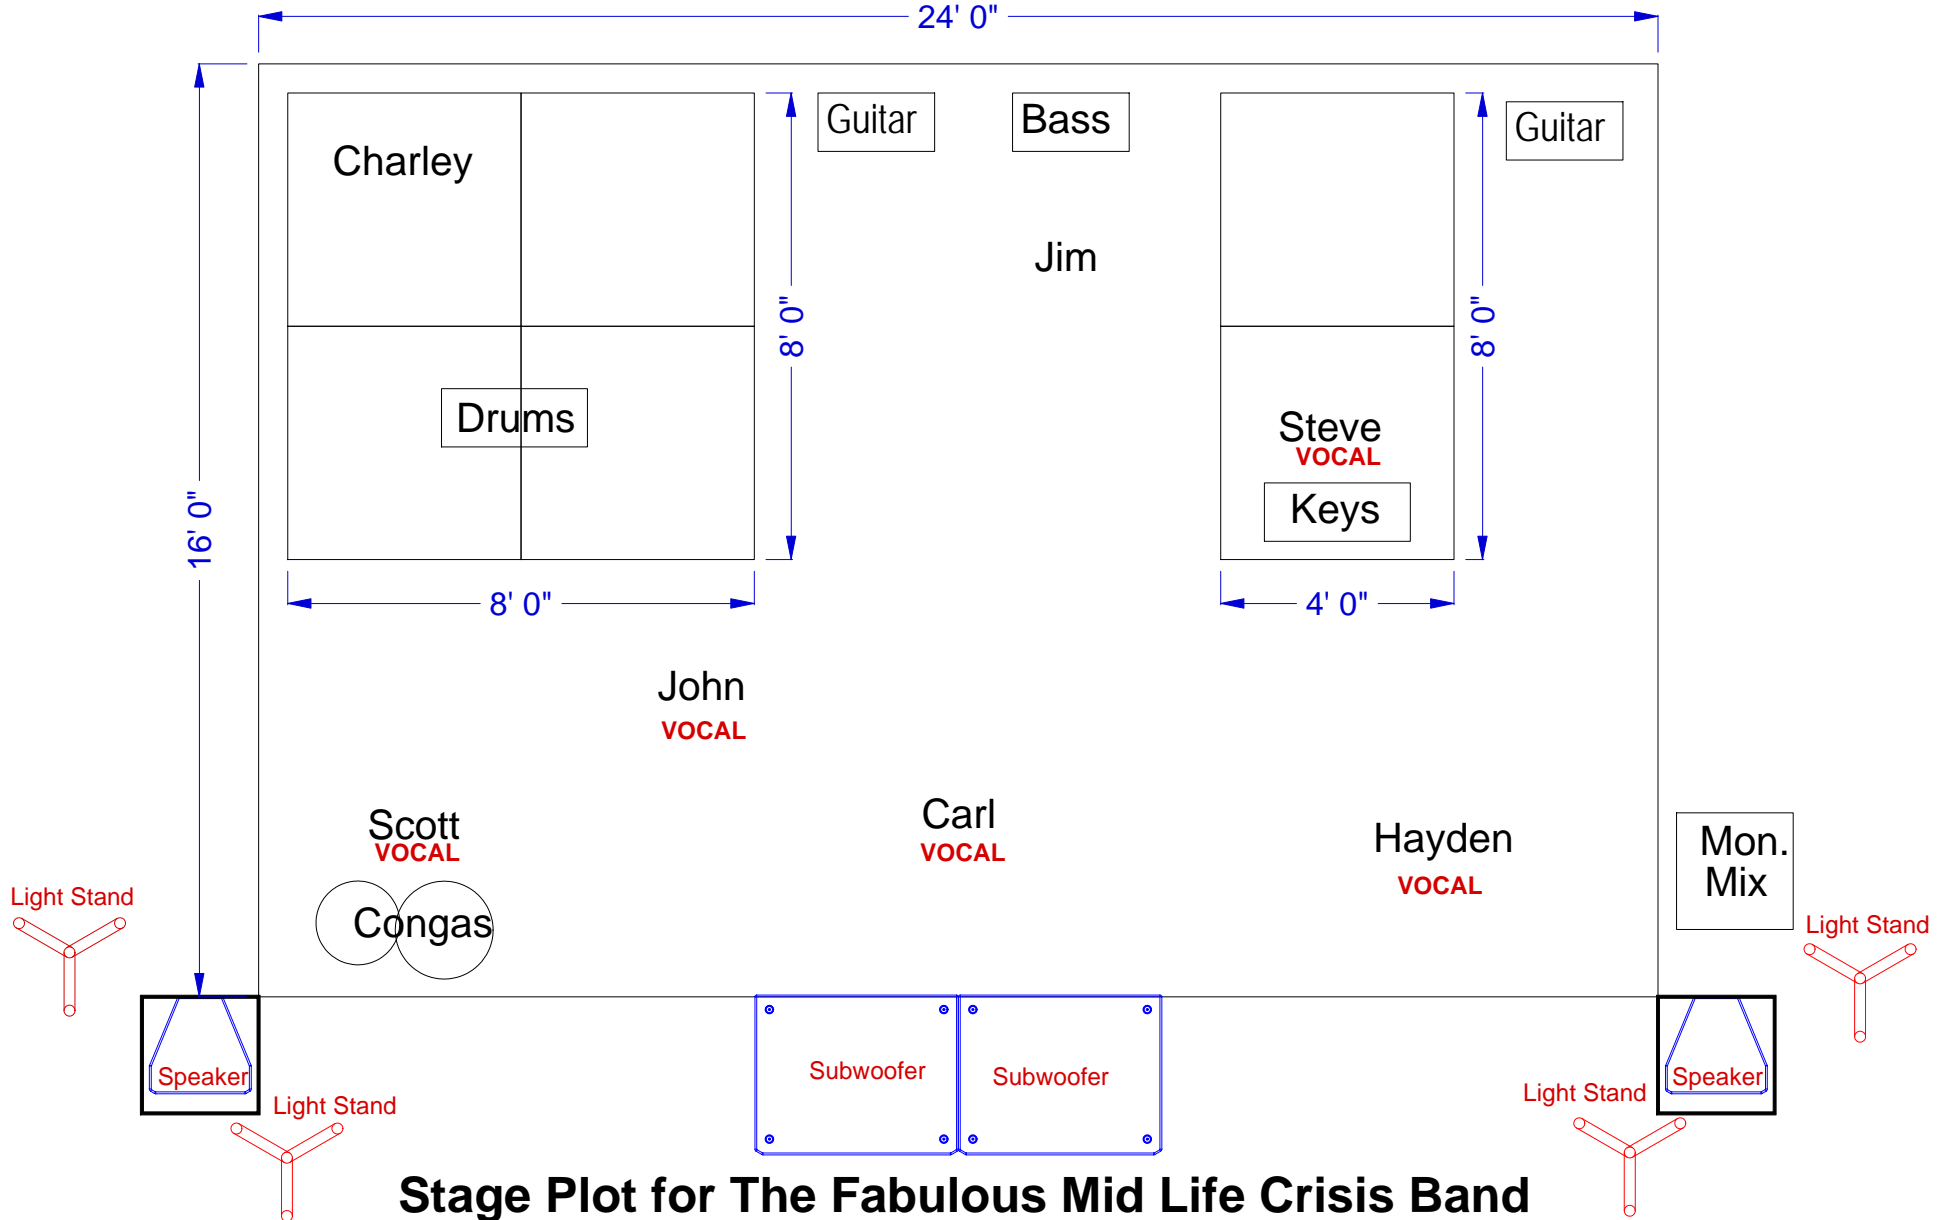

Input List:

Ch.	Desc	Ch.	Desc	Ch.	Desc	Ch.	Desc
1	Scott Vocal	5	Hayden Vocal	9	Acoustic Guitar (DI)	13	Acoustic Guitar (DI)
2	John Vocal	6	Conga Drums	10	Hayden's Guitar (Mic)	14	Overhead Drum
3	Carl Vocal	7	Bass Guitar (DI)	11	Piano (DI)	15	Kick Drum
4	Steve Vocal	8	John's Guitar (Mic)	12	Organ (DI)	16	Snare Drum

Stage Plot for The Fabulous Mid Life Crisis Band